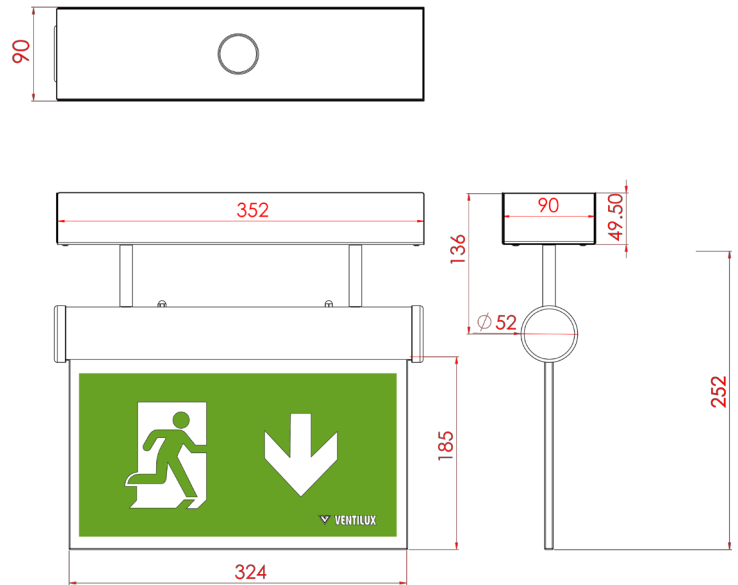

VASARI LED CEILING MOUNTED

PREMIUM RANGE

Product Features

- 8 high output SAMSUNG white LEDs.
- Lamp colour - 5000K.
- Lamp power - 1W.
- 120 lumens in emergency.
- Competitively priced, ceiling mounted hanging LED EXIT sign.
- Easy to install and maintain.
- IP40 as standard.
- 36m viewing distance.
- Class I.

Materials

- Housing - sheet steel folded metal.
- Panel - flame retardant clear acrylic plastic.
- Batteries (self-contained) - 4.8V 1.3A/h Ni-Mh.

Installation notes

- Suitable for ceiling mounting.
- 20mm cable entry on rear of ceiling bracket.
- Dimensions - See diagram.
- Weight: 2.1Kg.
- Temperature range - 0°C to 45°C.

Brass variant

*Equipment dimensions may vary with different systems.

EXIT sign legend options

ISO 7010

EDF

- Colours:**
- White - RAL 9016 - add /WH to order code
 - Black - RAL 9017 - add /BL to order
 - Brushed Brass - add /BBR to order code
 - Chrome - add /CH to order code