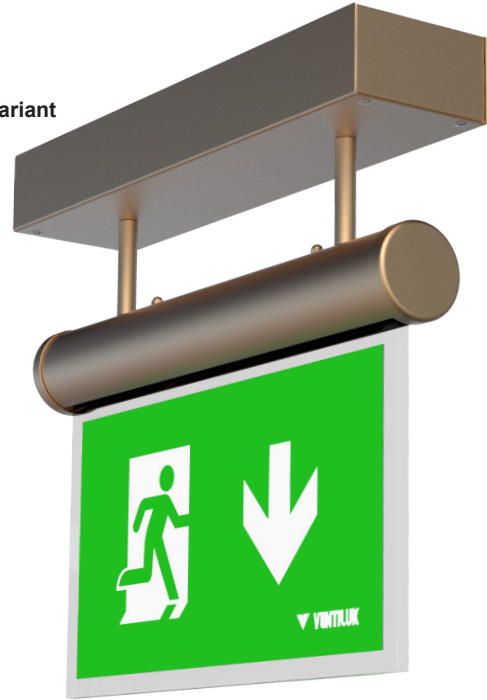

VASARI LED CEILING MOUNTED

PREMIUM RANGE

Product Features

- 8 high output SAMSUNG white LEDs.
- Lamp colour - 5000K.
- Lamp power - 1W.
- 120 lumens in emergency.
- Competitively priced, ceiling mounted hanging LED EXIT sign.
- Easy to install and maintain.
- IP40 as standard.
- 36m viewing distance.
- Class I.

Materials

- Housing - sheet steel folded metal.
- Panel - flame retardant clear acrylic plastic.
- Batteries (self-contained) - 4.8V 1.3A/h Ni-Mh.

Installation notes

- Suitable for ceiling mounting.
- 20mm cable entry on rear of ceiling bracket.
- Dimensions - See diagram.
- Weight: 2.1Kg.
- Temperature range - 0°C to 45°C.

Brass variant

*Equipment dimensions may vary with different systems.

EXIT sign legend options

ISO 7010

EDF

- Colours:**
- White - RAL 9016 - add /WH to order code
 - Black - RAL 9017 - add /BL to order
 - Brushed Brass - add /BBR to order code
 - Chrome - add /CH to order code